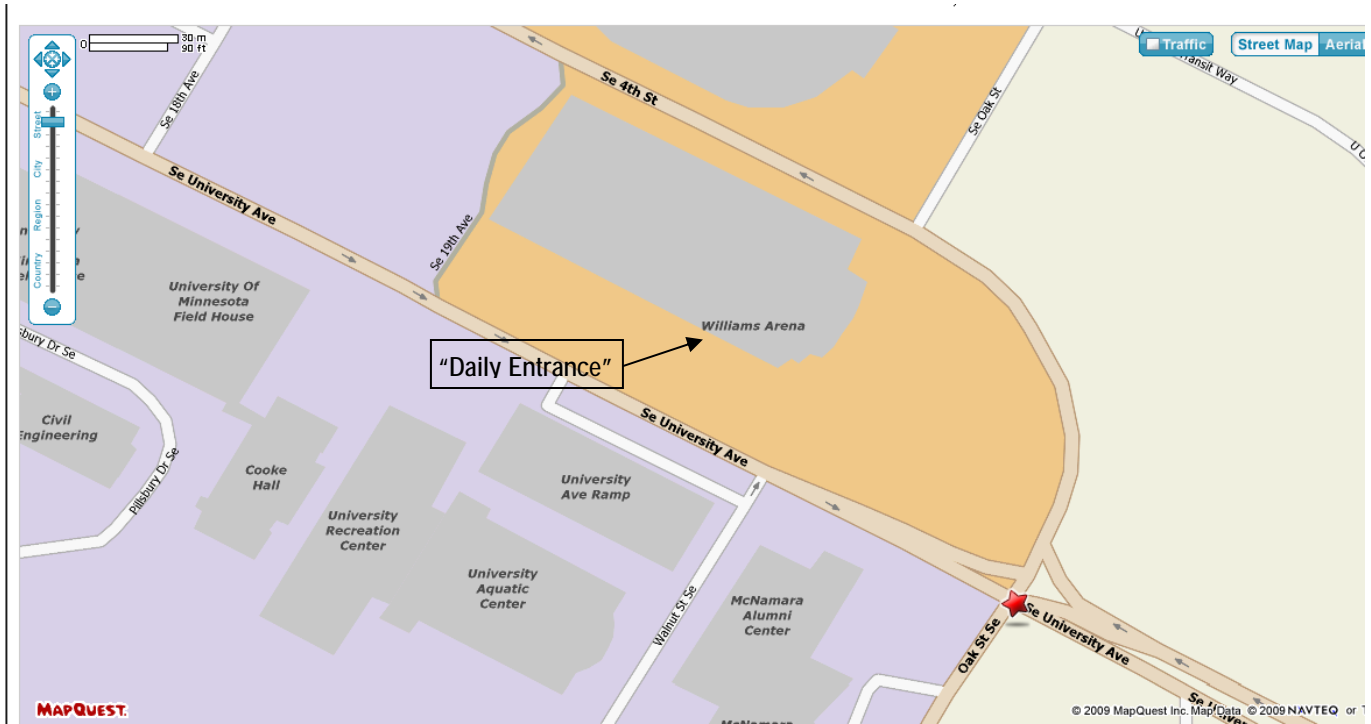

Minnesota Daily Alumni Association
Spring Banquet & Scholarship Fundraiser
April 25, 2009
6:30 p.m.

Enter Williams Arena on the University Avenue side through the “Daily Entrance” doors. There will be signs directing you upstairs to the Club Room.

Parking is available across the street in the University Avenue ramp. There are also meters on Walnut Street and behind the McNamara Alumni Center.